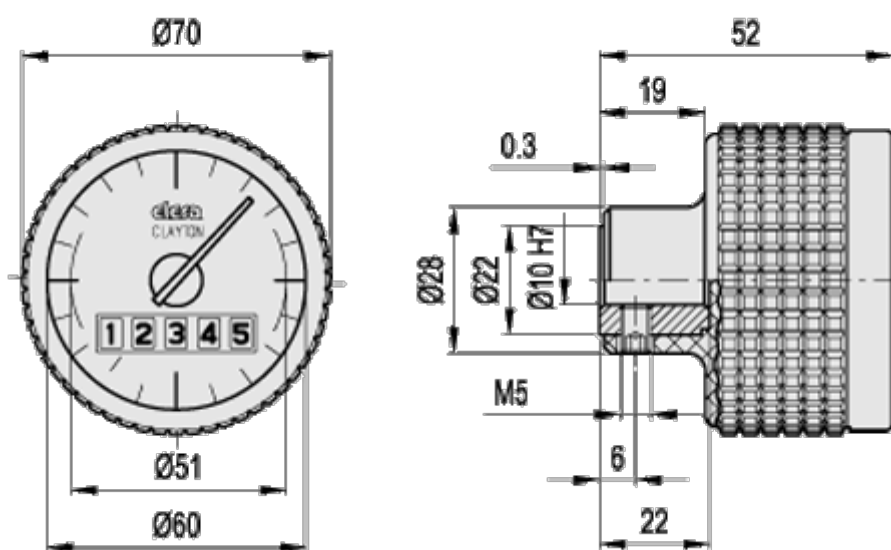

Data Sheet

Article number: 2307058501

Description: E+G Gravity indicator
MBT.70-GW12-0001.0-D

Measures

Indicator accuracy = 0,01